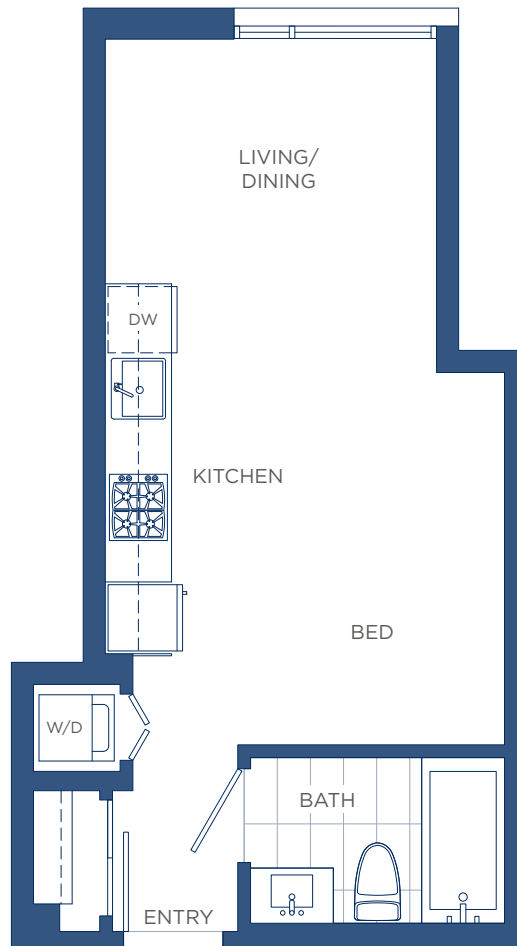

PLAN J

STUDIO

LIVING 354 SF

BOSA
PROPERTIES

FALSE
CREEK

LEVEL 2-7