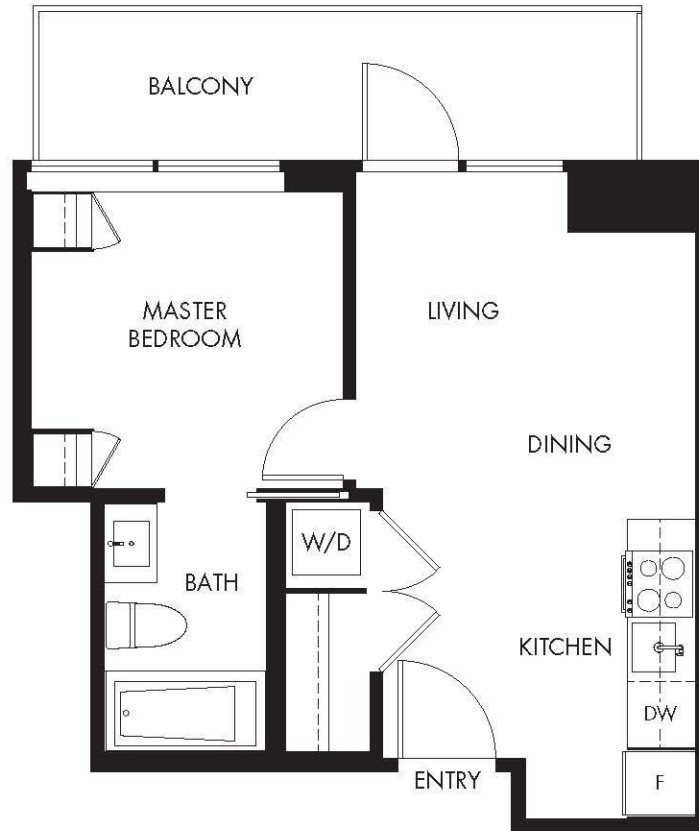

# PLAN C4

1 BEDROOM + 1 BATH: 403 SF

# 1108PENDRELL

Dimensions, sizes, specifications, layouts, and materials are approximate only and subject to change without notice. Window sizes, layouts, configurations, spandrel panels, and balcony sizes may vary from home to home. Developed by Bosa Properties (Thurlow) Inc. E&OE.