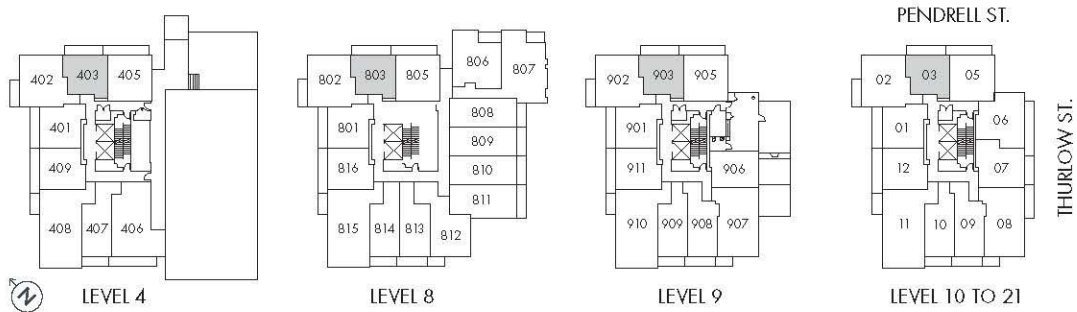

# PLAN C4

1 BEDROOM + 1 BATH: 403 SF

# 1108PENDRELL

Dimensions, sizes, specifications, layouts, and materials are approximate only and subject to change without notice. Window sizes, layouts, configurations, spandrel panels, and balcony sizes may vary from home to home. Developed by Bosa Properties (Thurlow) Inc. E&OE.