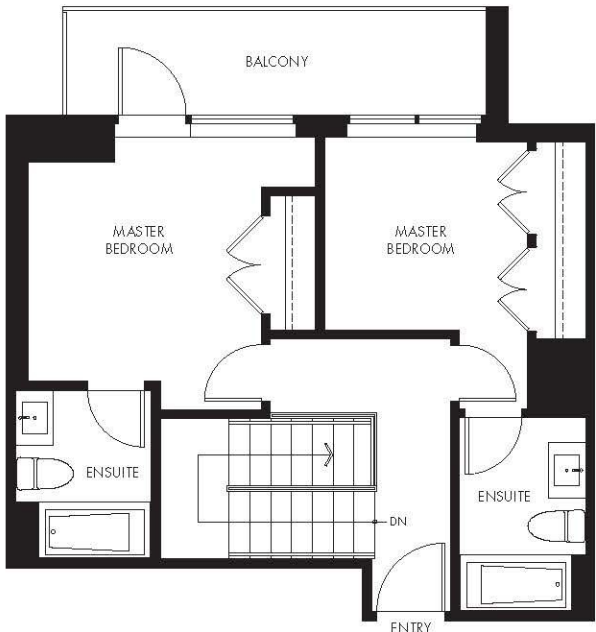

PENTHOUSE 1

2 BEDROOM, FLEX + 3 BATH: 1,074 SF

1108PENDRELL