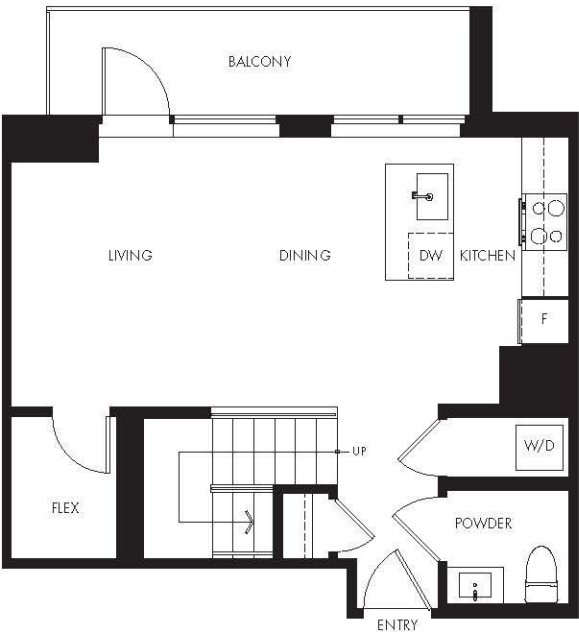

PENTHOUSE 1

2 BEDROOM, FLEX + 3 BATH: 1,074 SF

1108PENDRELL