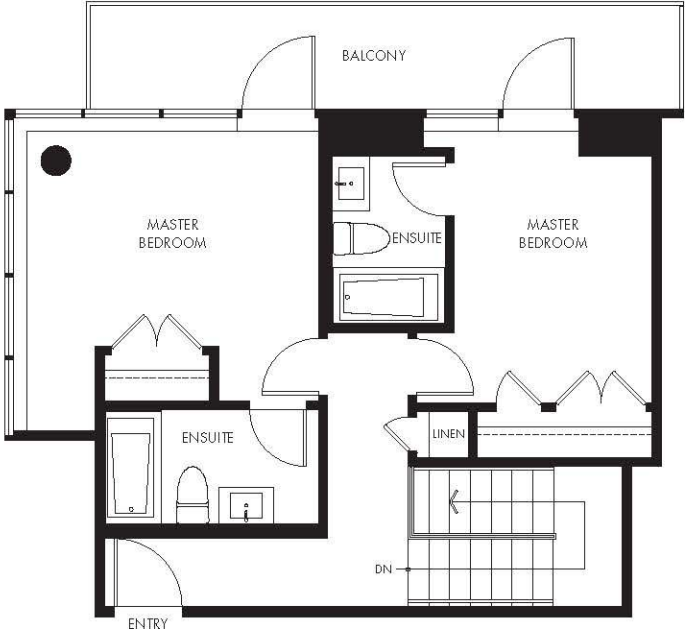

PENTHOUSE 5

2 BEDROOM, FLEX + 3 BATH: 1,286 SF

1108PENDRELL