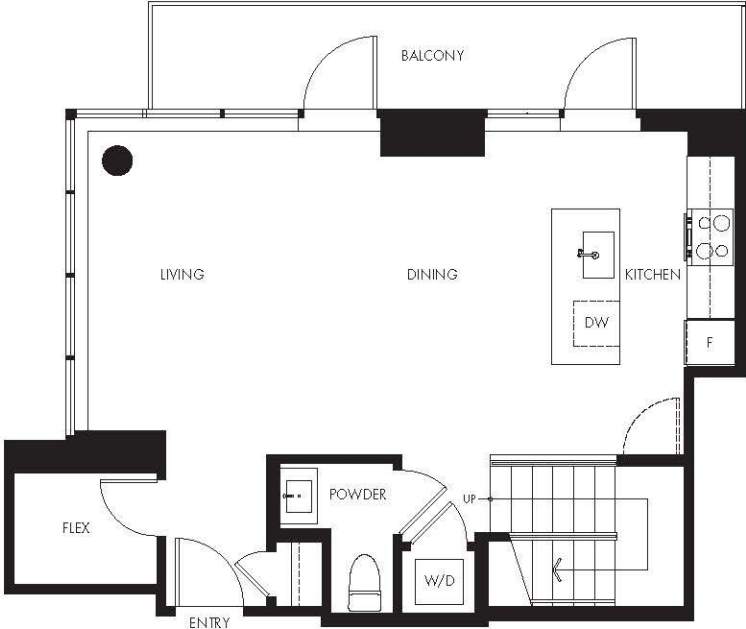

PENTHOUSE 5

2 BEDROOM, FLEX + 3 BATH: 1,286 SF

1108PENDRELL