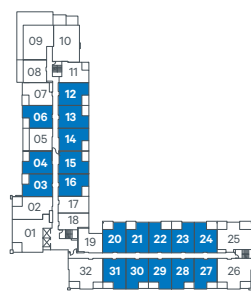

C14

1 Bedroom
 1 Bath
 Interior: 567 SF
 Exterior: 67 – 268 SF

LEVEL 2

LEVEL 3

LEVEL 4

LEVEL 5

LEVEL 6