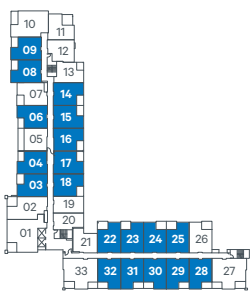

C14

1 Bedroom
 1 Bath
 Interior: 567 SF
 Exterior: 67 – 268 SF

LEVEL 2

LEVEL 3

LEVEL 4

LEVEL 5

LEVEL 6