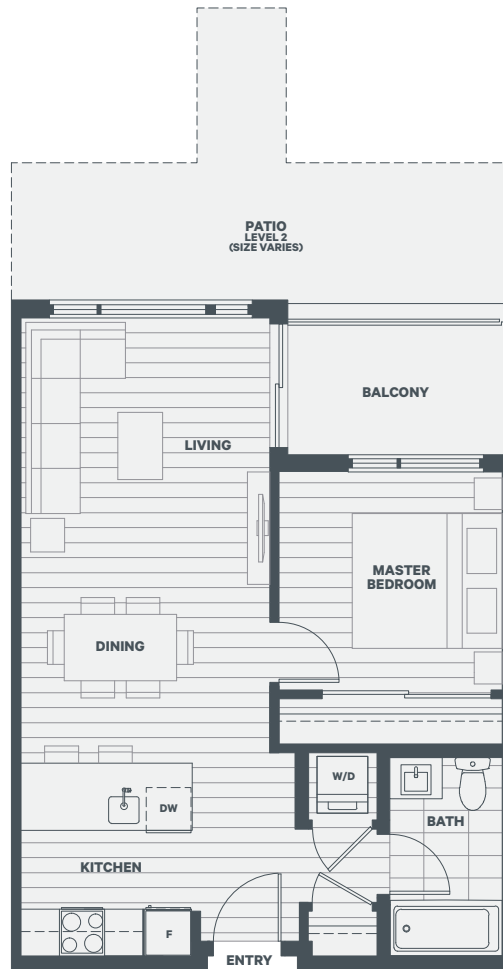

C14

1 Bedroom
 1 Bath
 Interior: 567 SF
 Exterior: 67 – 268 SF

LEVEL 2

LEVEL 3

LEVEL 4

LEVEL 5

LEVEL 6