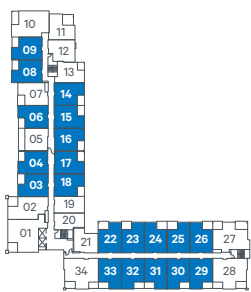

C14

1 Bedroom
 1 Bath
 Interior: 567 SF
 Exterior: 67 – 268 SF

LEVEL 2

LEVEL 3

LEVEL 4

LEVEL 5

LEVEL 6