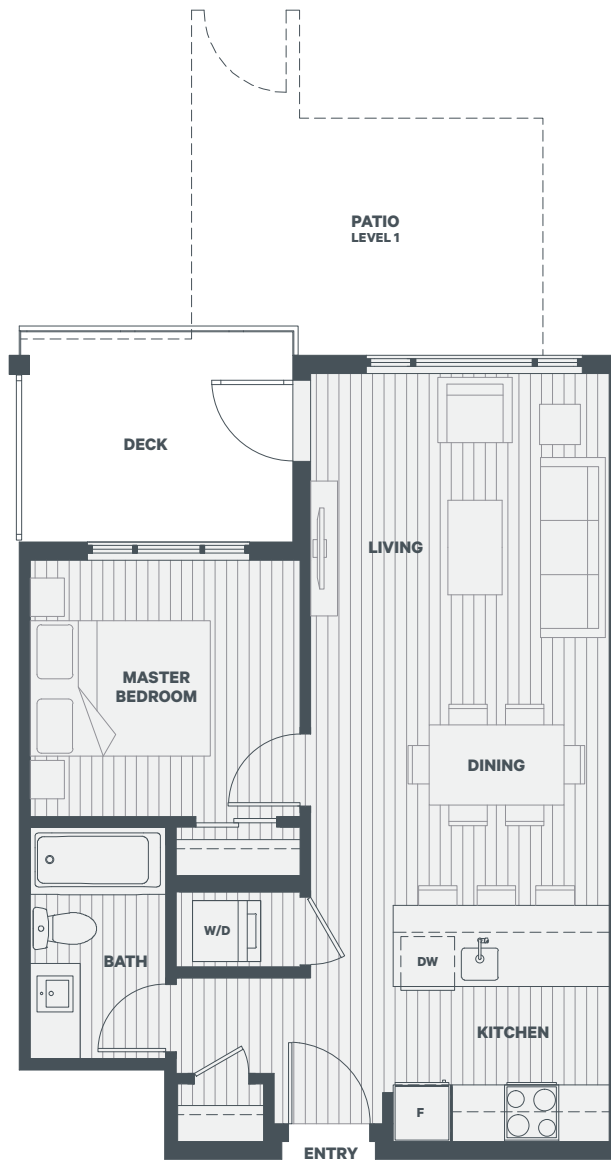

# C1b

1 Bedroom  
 1 Bath  
 Interior: 563-564 SF  
 Exterior: 81 SF

LEVEL 1

LEVEL 2

LEVEL 3-5