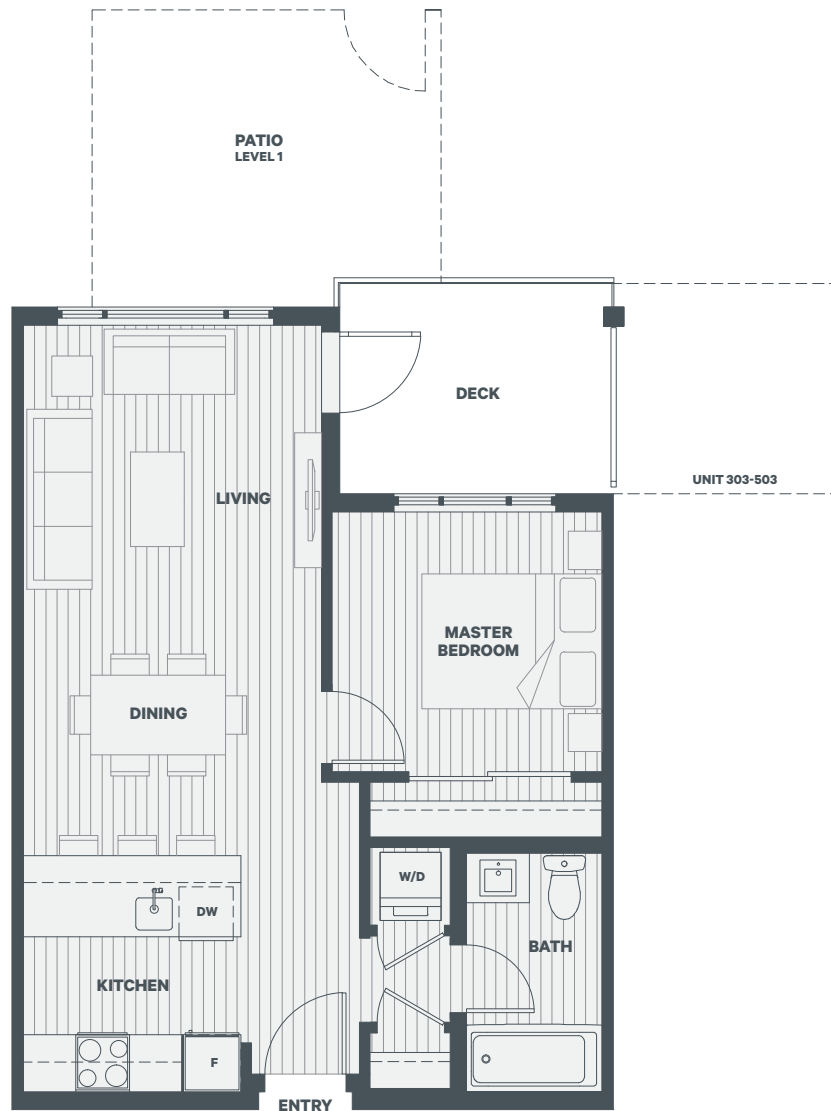

# C3a

1 Bedroom  
 1 Bath  
 Interior: 577-578 SF  
 Exterior: 81 SF

LEVEL 1

LEVEL 2

LEVEL 3-5